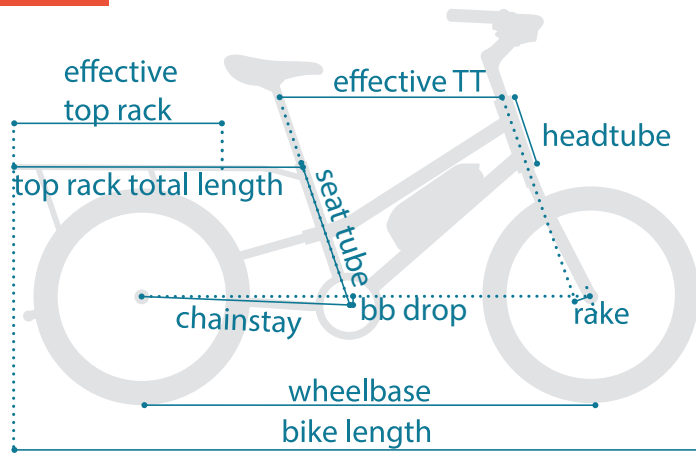

KOMBI E6

Indicative Specs Only

KOMBI E6	ONE SIZE
Effective Top Tube	620mm
Seat Tube	420mm
Head Angle	71°
Seat Tube Angle	71°
Chainstay	568mm
Bottom Bracket Drop	17mm
Head Tube	175mm
Fork Rake	55mm
Wheelbase	1240mm
Bike Length	1910mm
Top Rack Total Length	785mm
Effective Top Rack	600mm
Color Options	Black
Minimum Rider Height	5'0"
Maximum Rider Height	6'6" [†]

Alternative Part Spec¹, Requires Deck², Requires Cable³, With Optional Seatpost[‡]

FRAME KIT	
Frame	Chromoly/Hi ten with disc tab + Chainguard
Fork	Fork Chromoly 1-1/8 threadless with disc tabs
Sideloader	Sold Separately
COCKPIT	
Headset	Semi-Cartridge, 1-1/8"
Stem	1-1/8" Adjustable Stem
Handlebars	Yuba City Handlebars 31.8 x 620mm
Grips	Yuba Ergo Grip
Saddle	Yuba City Saddle
Seatpost	Aluminum 31.6 x 500mm
BRAKE KIT	
Levers	RIDEREVER ATTACK
Brake	Hydraulic Disc Brake - RIDEREVER ATTACK
Rotor	RIDEREVER 180mm (Front Rear)
TRANSMISSION	
Motor System	Shimano Steps E6100 CRG 250W, 36V 504Wh Battery, SC - E5000 Display
Front Derailleur	N/A
Rear Shifting	S-RIDE 11S
Shifter	S-RIDE 11S
Sprocket	44T
Chain	KMC E11 EPT
Crankset	Shimano FC-E5010 170mm
Pedals	Flat Alloy
WHEELS	
Rims	Alloy Double Wall (36H Front 36H Rear)
Hubs	Threaded Loose Ball Bearing
Tires	Maxxis Hookworm 24"x 2.5"
WEIGHT SPECS	
Bike Weight	65 lbs (29.5 kg)
Max G.V.W.R.	440 lbs (200 kg)
ADDITIONAL ITEMS	
Included	Bell, Deflopilator, Fenders, Front/Rear LED Lights, Stand Together
Add Ons	2-Go, Monkey Bars ² , Baguette, Boda Pegs, Hold On, Kombi Sideboards, Kombi Deck, Mini Soft Spot, Pin Lock ³ , Ring ² , Pop Top, Soft Spot, Yebb Nexxt, Stuff Rack (Summer 2023)