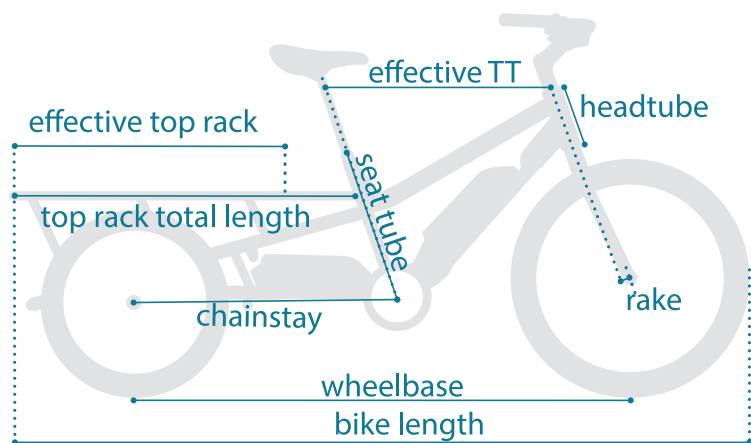

## SPICY CURRY ALL TERRAIN ONE SIZE

Effective Top Tube	630mm
Seat Tube	420mm
Head Angle	71°
Seat Tube Angle	71°
Chainstay	725mm
Bottom Bracket Drop	N/A
Head Tube	175mm
Fork Rake	40mm
Wheelbase	1415mm
Bike Length	2100mm
Top Rack Total Length	950mm
Effective Top Rack	755mm
Color Options	Black
Minimum Rider Height	5'4"
Maximum Rider Height	6'3"