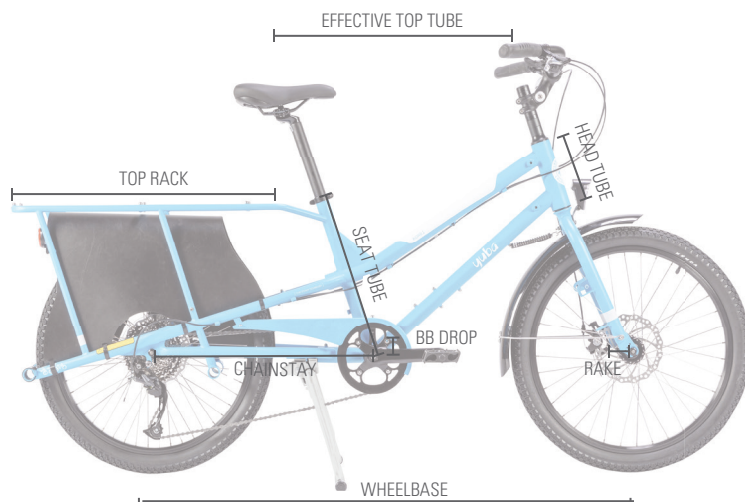

### KOMBI One Size

Effective Top Tube 620mm

Seat Tube 420mm

Head Angle 71°

Seat Tube Angle 71°

Chainstay 568mm

Bottom Bracket Drop 17mm

Head Tube 175mm

Fork Rake (Offset) 55mm

Wheelbase 1240mm

Top Rack 704mm

Color Options 

Minimum Rider Height 5'0"

Maximum Rider Height 6'6"