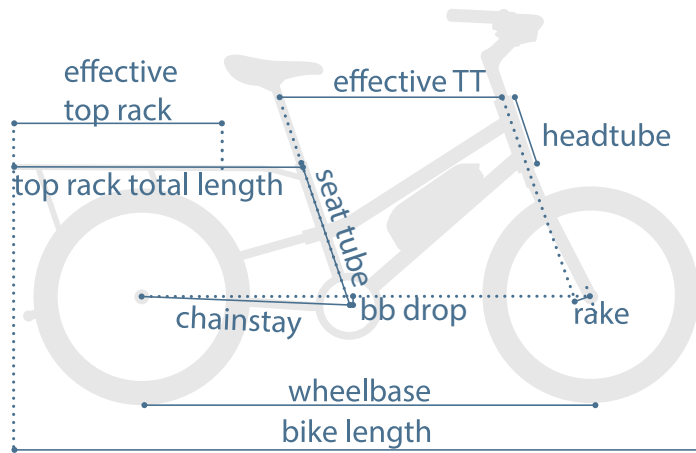

KOMBI

SHIMANO
STOPS
E5000

ELECTRIC KOMBI	ONE SIZE
Effective Top Tube	620mm
Seat Tube	420mm
Head Angle	71°
Seat Tube Angle	71°
Chainstay	568mm
Bottom Bracket Drop	17mm
Head Tube	175mm
Fork Rake	55mm
Wheelbase	1240mm
Bike Length	1910mm
Top Rack Total Length	785mm
Effective Top Rack	600mm
Color Options	Silver
Minimum Rider Height	5'0"
Maximum Rider Height	6'6"*

*With Optional Seatpost

FRAME KIT	
Frame	Kombi V1 Electric 24" Cr-Mo w/ Disc Tab
Fork	Kombi V1 Cr-Mo 1-1/8" Threadless w/Disc Tab
Sideloader	Sold Separately
COCKPIT	
Headset	Semi-Cartridge, 1-1/8" Threadless
Stem	1-1/8" Adjustable Stem
Handlebars	31.8mm Yuba City Handlebars
Grips	Velo Ergo Grip
Saddle	Yuba City Saddle
Seatpost	31.6mm Aluminum 400mm
BRAKE KIT	
Levers	Shimano Alivio
Brake	Shimano Alivio
Rotor	Shimano 180mm (Front Rear)
TRANSMISSION	
Motor System	Shimano Steps E5000 250W w/36V 418Wh Battery
Front Derailleur	N/A
Rear Derailleur	Shimano RD-M2000
Shift Lever	Shimano Altus SGS 9-Speed Trigger Shifter
Cassette	Shimano 11-36T 9-Speed
Chain	KMC E9
Crankset	Shimano FC-E5010 170mm
Pedals	VP-527 Alloy
WHEELS	
Rims	Alloy Double Wall (36H Front 36H Rear)
Hubs	Alloy (36H Front 36H Rear)
Tires	Maxxis Hookworm 24"x 2.5"
ADDITIONAL ITEMS	
Included	Bell, Deflopilator, Fenders, Front/Rear LED Lights, Stand Together
Add Ons	2-Go, Adjustable Monkey Bars*, Baguette, Boda Peg, Bread Basket, Hold Ons, Kombi Sideboards, Kombi Deck, Mini Soft Spot, Pin Lock, Pop Top, Soft Spot, Yepp Nexxt